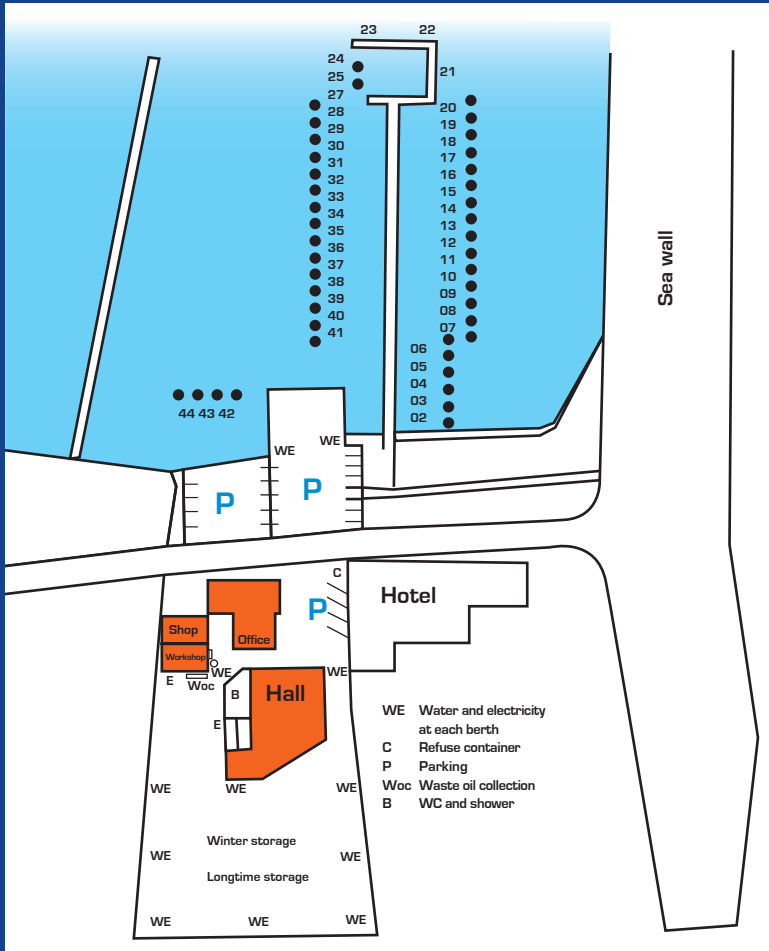

mj berths

mj værft augustenborg i/s
v/ Mortensen & Jahnke

Langdel 4 · DK-6440 Augustenborg
Tlf.: +45 7447 1086 · Fax: +45 7447 2235
E-mail: jm@mj-vaerft.dk · www.mj-vaerft.dk